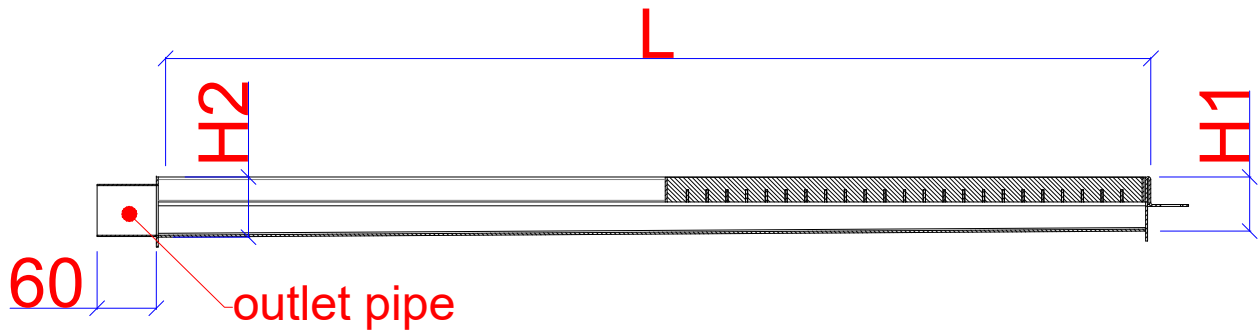

CHANNEL TYPE : IEND-200-1Y SIDE OUTLET

IEND-200  
H1min:55mm