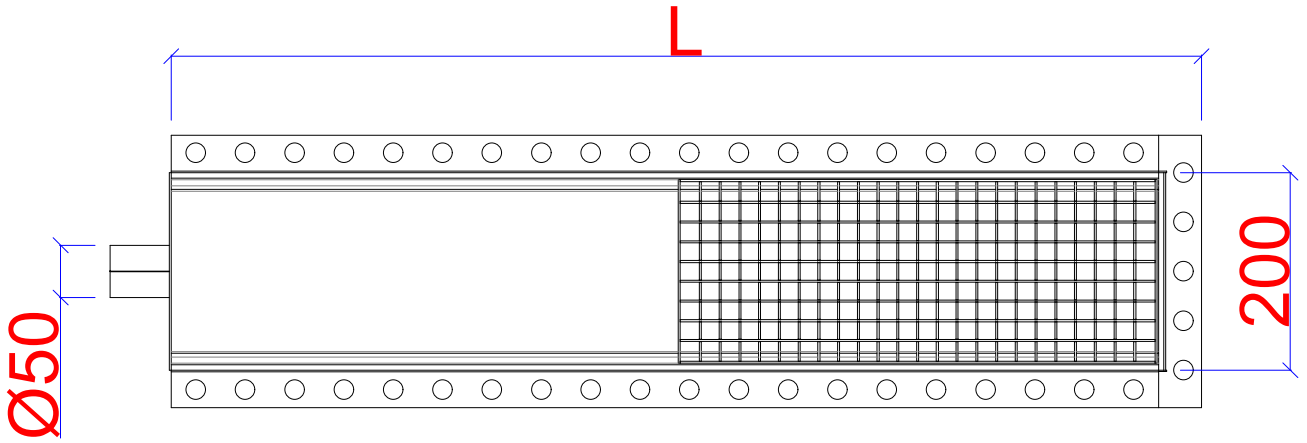

CHANNEL TYPE : IEND-200-1Y SIDE OUTLET

IEND-200  
H1min:55mm