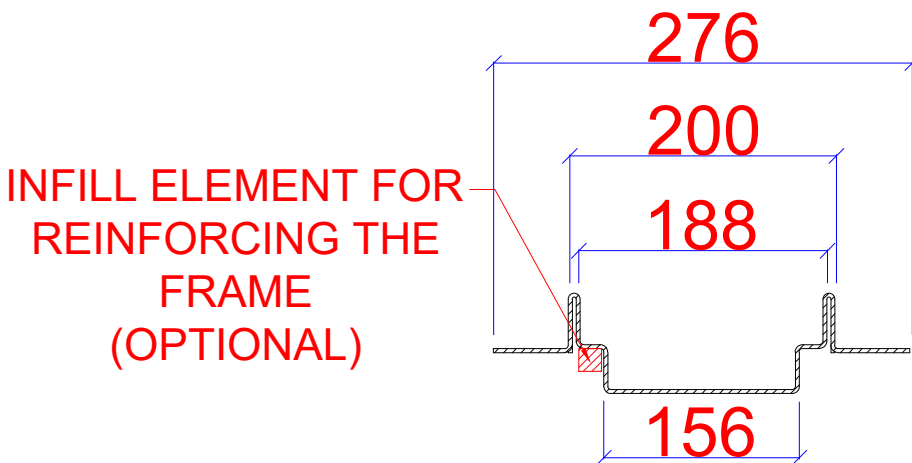

CHANNEL TYPE : IEND-200-1Y SIDE OUTLET

IEND-200  
H1min:55mm